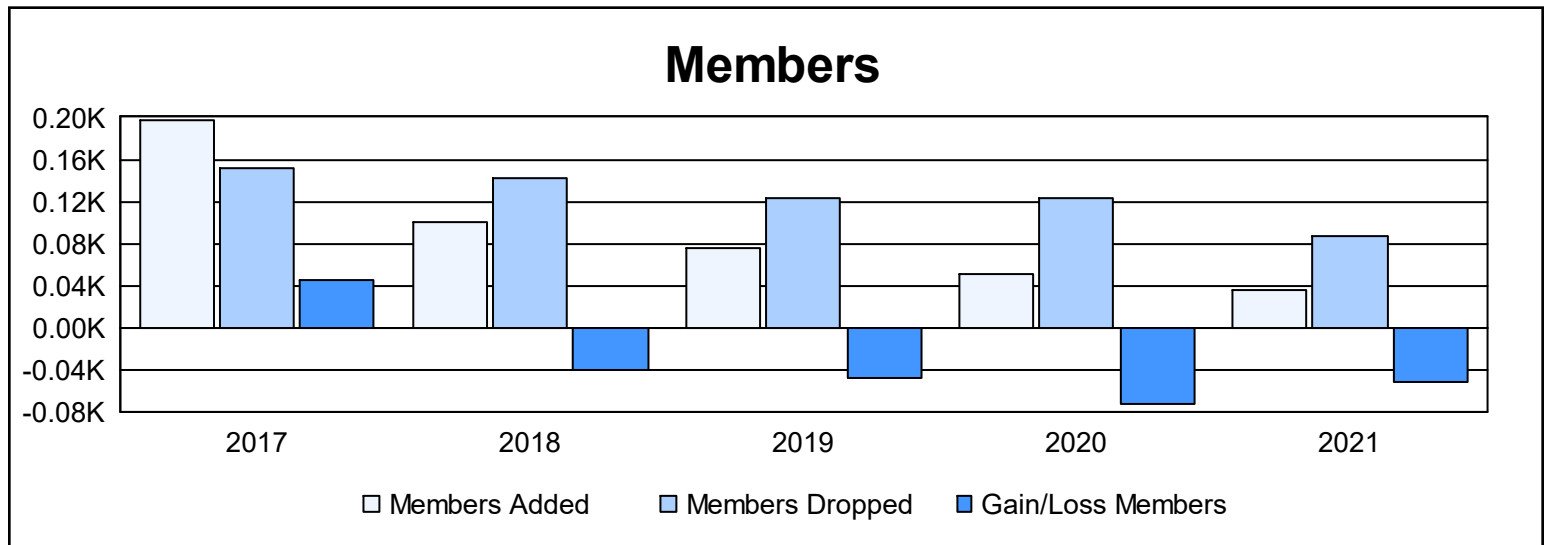

Year	New Clubs	Dropped Clubs	Gain/ Loss Clubs	New Members	Charter Members	Reinstate Members	Transfer Members	Total Member Added	Total Members Dropped	Gain/ Loss Members
2016-2017	2	1	1	101	68	23	5	197	152	45
2017-2018	0	1	-1	93	2	3	3	101	142	-41
2018-2019	0	2	-2	63	2	8	2	75	123	-48
2019-2020	0	1	-1	48	0	2	0	50	123	-73
2020-2021	0	1	-1	31	0	3	1	35	87	-52
<b>Average</b>	<b>0</b>	<b>1</b>	<b>-1</b>	<b>67</b>	<b>14</b>	<b>8</b>	<b>2</b>	<b>92</b>	<b>125</b>	<b>-34</b>

### Membership Composition June 2021 Cumulative