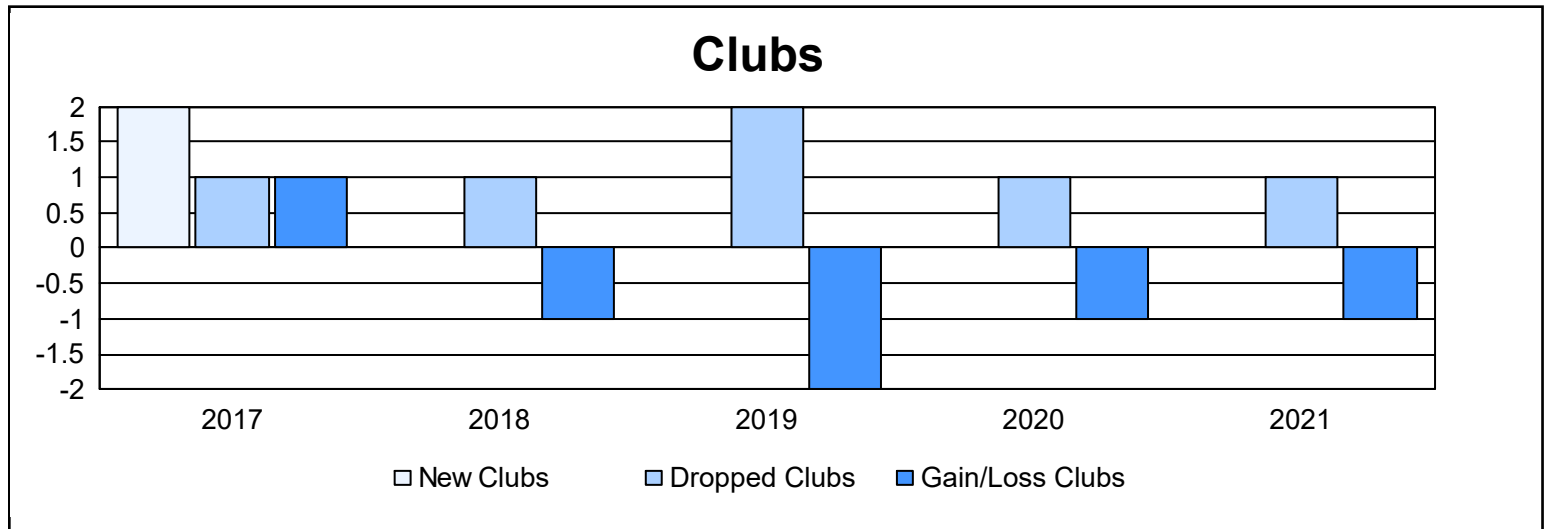

Year	New Clubs	Dropped Clubs	Gain/ Loss Clubs	New Members	Charter Members	Reinstate Members	Transfer Members	Total Member Added	Total Members Dropped	Gain/ Loss Members
2016-2017	2	1	1	101	68	23	5	197	152	45
2017-2018	0	1	-1	93	2	3	3	101	142	-41
2018-2019	0	2	-2	63	2	8	2	75	123	-48
2019-2020	0	1	-1	48	0	2	0	50	123	-73
2020-2021	0	1	-1	31	0	3	1	35	87	-52
<b>Average</b>	<b>0</b>	<b>1</b>	<b>-1</b>	<b>67</b>	<b>14</b>	<b>8</b>	<b>2</b>	<b>92</b>	<b>125</b>	<b>-34</b>

### Membership Composition June 2021 Cumulative